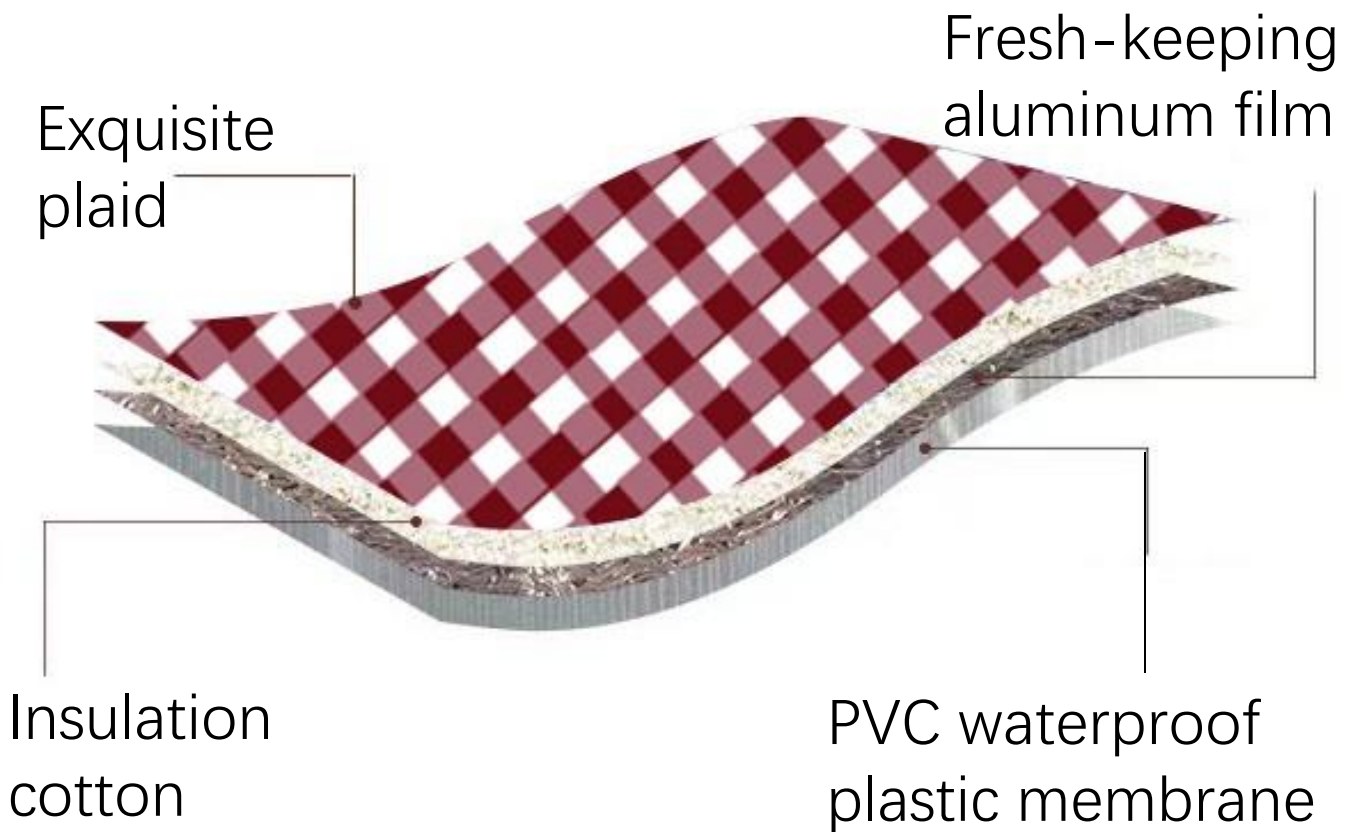

Belt rivet fixing design

Small hardware twist
switch

Convenient opening
and closing

High quality willow

Selected high-quality
willow

Strong and durable

Rest assured of
excellent quality

Insulation and cold preservation inner package

Simple storage

Highly breathable

Moisture and mothproof

Protect food from spoilage

Four-layer protection structure

Products real shot

Can be customized to what you want

PRODUCT PARAMETERS

Adhesive tape design

Adhesive tape design on both sides of the middle to hide the metal frame

Built-in pocket

The inside of the bag is designed with a small pocket, which can store small objects such as mobile phones and tissues, which is convenient and practical